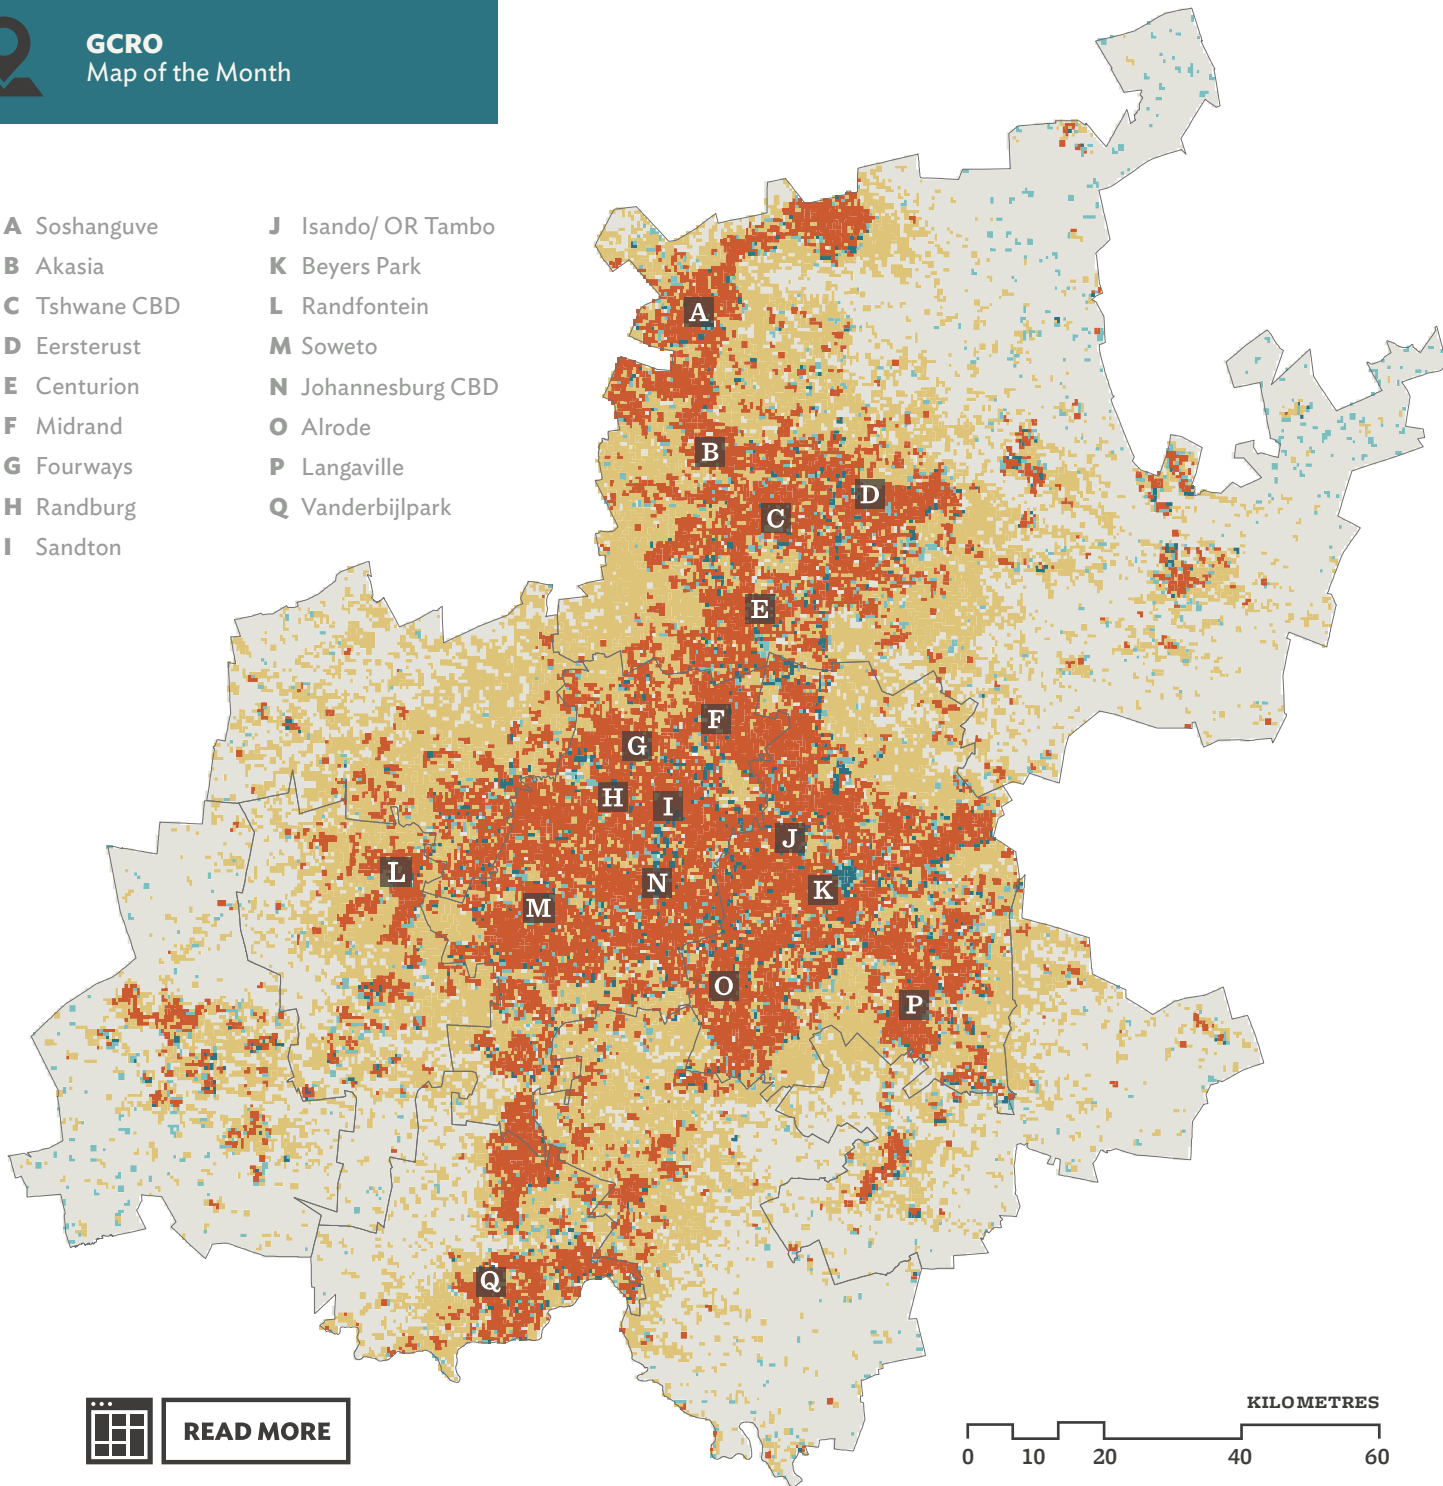

- A Soshanguve
- B Akasia
- C Tshwane CBD
- D Eersterust
- E Centurion
- F Midrand
- G Fourways
- H Randburg
- I Sandton
- J Isando/ OR Tambo
- K Beyers Park
- L Randfontein
- M Soweto
- N Johannesburg CBD
- O Alrode
- P Langaville
- Q Vanderbijlpark

Yashena Naidoo and Gillian Maree

Map

Yashena Naidoo

Data Source

NOAA VIIRS/NPP DNB Daily Mosaic, 2020.

Accessed on 17 July 2020

[READ MORE](#)

- A Soshanguve
- B Akasia
- C Tshwane CBD
- D Eersterust
- E Centurion
- F Midrand
- G Fourways
- H Randburg
- I Sandton
- J Isando/ OR Tambo
- K Beyers Park
- L Randfontein
- M Soweto
- N Johannesburg CBD
- O Alrode
- P Langaville
- Q Vanderbijlpark

Change in night lights from 15 April (lockdown level 5) to 26 May (level 3)

- Dimming
- Small decrease in brightness
- No change
- Small increase in brightness
- Brightening
- Local municipality

Authors

Yashena Naidoo and Gillian Maree

Map

Yashena Naidoo

Data Source

NOAA VIIRS/NPP DNB Daily Mosaic, 2020.

Accessed on 17 July 2020

[READ MORE](#)