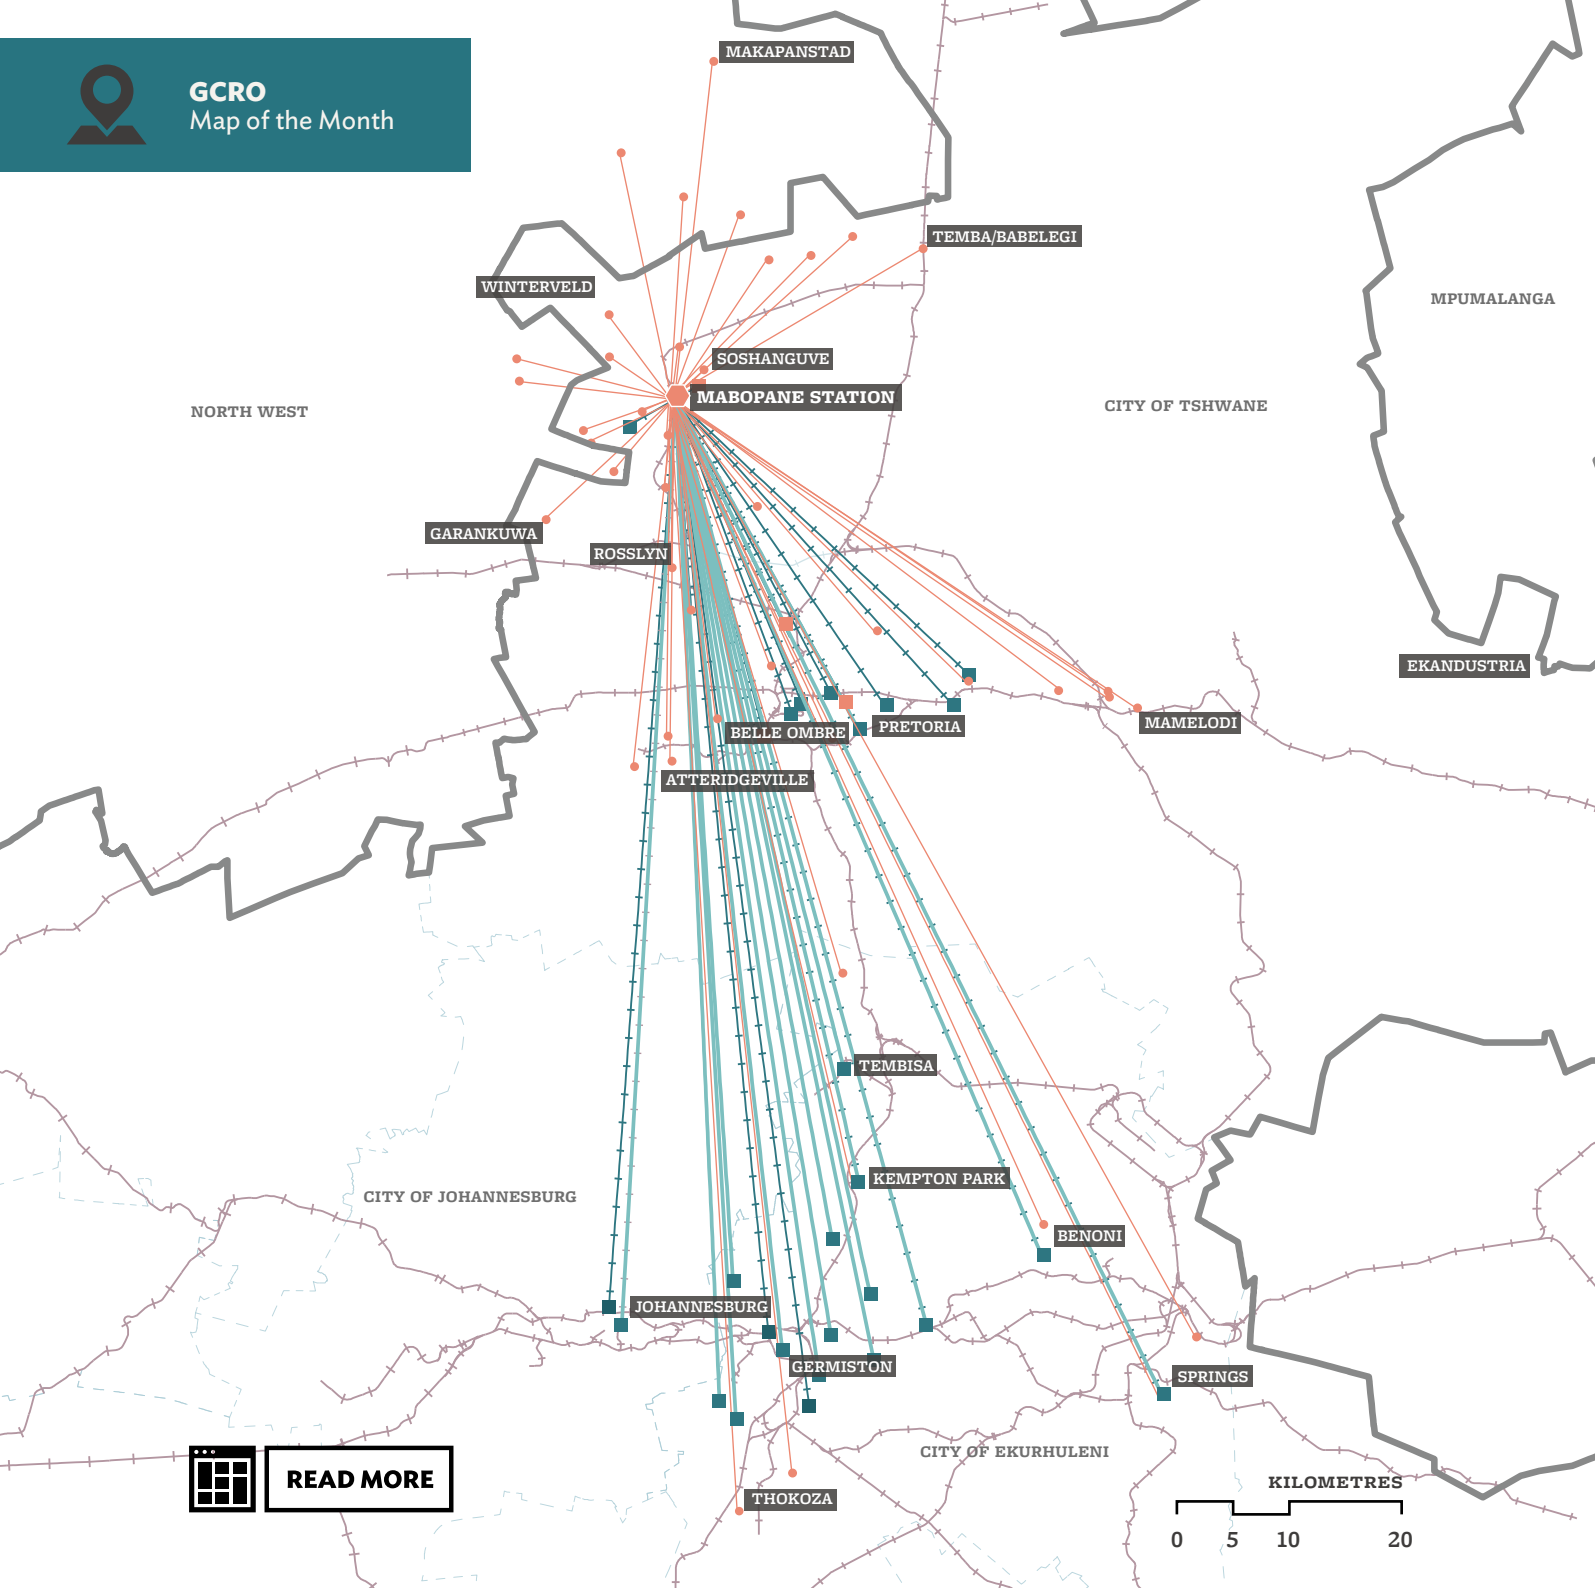

Daily commutes through Mabopane Station

Legend

- Origin
- Destination
- Inbound to Mabopane Station (all modes)
- Outbound from Mabopane Station by bus/taxi
- |— Outbound from Mabopane Station by rail
- |— Existing railway line
- Municipal boundary
- Provincial boundary

Authors
Ngaka Mosiane, Samy Katumba and Rethabile Sibisi
Data Source
Demacon/PRASA; GCRO

[READ MORE](#)